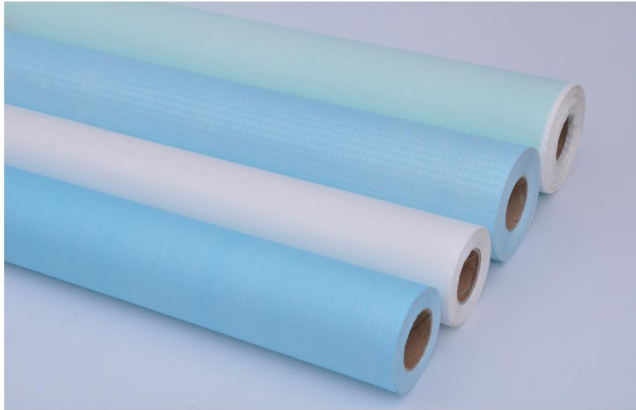

Couch Paper Roll

Applications

Used in hospitals, beauty salons, nursing homes, hotels and so on to cover examination table or massage bed.

Size	Material	Package
50cmx50m	1-ply tissue 1-ply tissue+ 1-ply PE Film 2-ply tissue+ 1-ply PE Film 2-ply tissue 1-ply non-woven + 1-ply PE Film 1-ply non-woven Without/with pre-cut every 38cm/50cm/80cm,etc. Color: Blue; White; Green.	9 rolls/carton
50cmx60m		9 rolls/carton
50cmx100m		6 rolls/carton
45cmx38m		12 rolls/carton
45cmx68m		9 rolls/carton